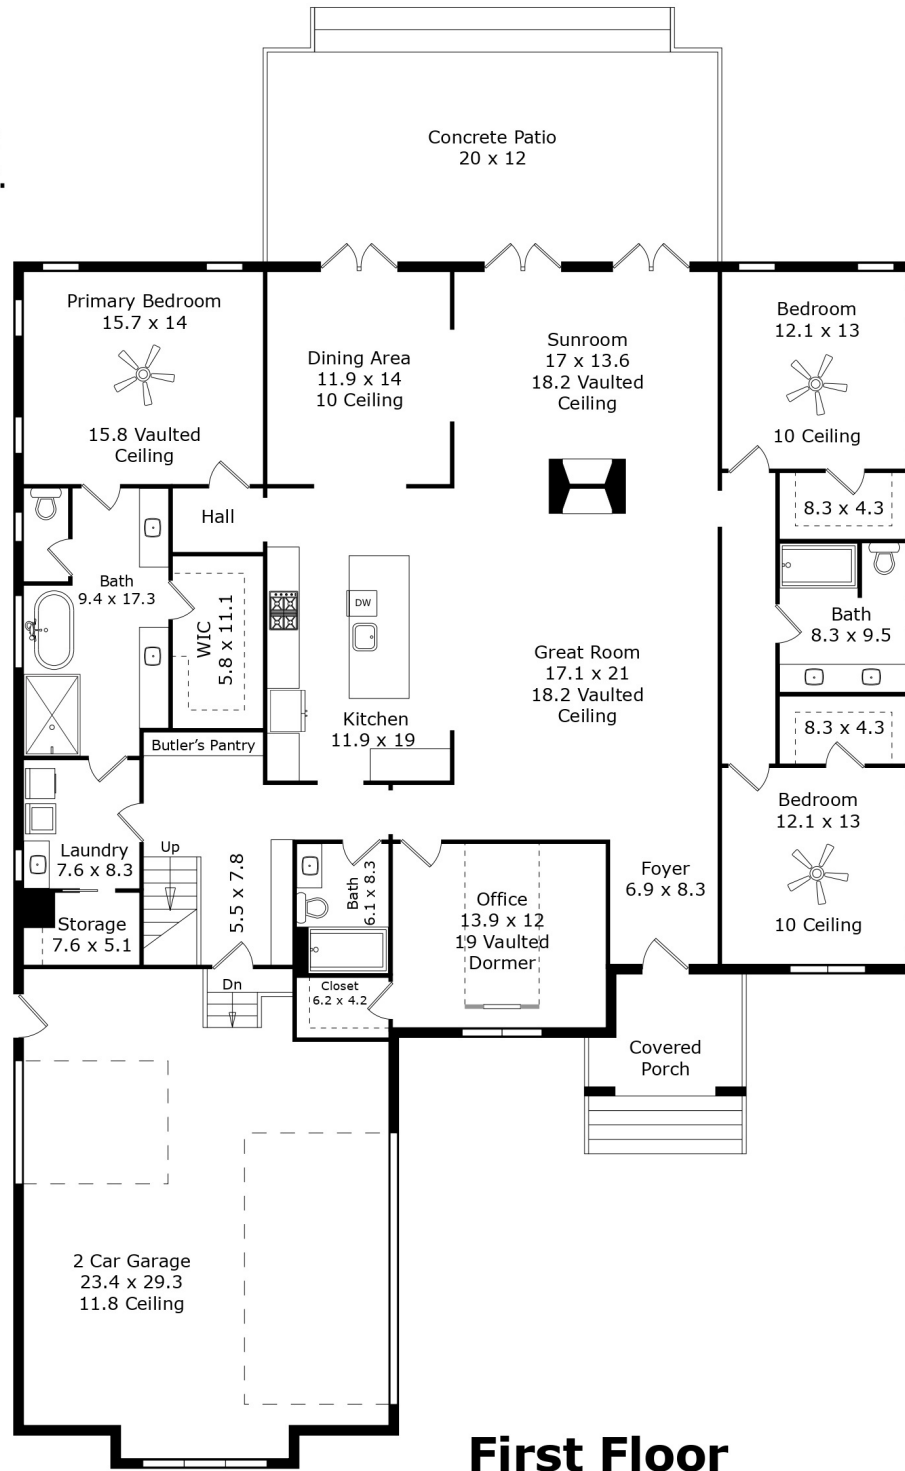

The Maya

*+ Bonus Room, Sunroom
Golf Cart Bay*

275 Carriage Park Rd

Drawings are not to scale. Drawings & room dimensions are for illustration purposes only.

Second Floor

First Floor